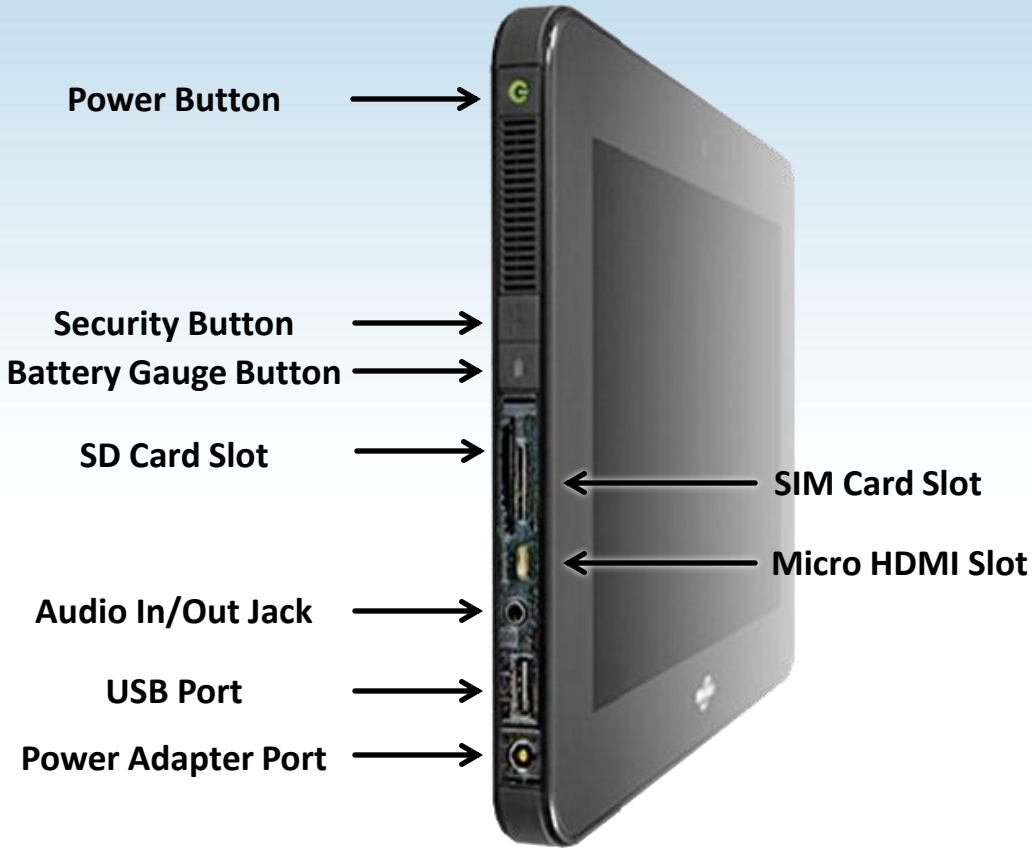

Front

Web Camera

Touchscreen Display

Battery Charge Gauge

Product Tour

Back

Product Tour

Top

Microphones

Speaker

Bottom

Docking Connector

GPS Antenna

Product Tour

Left Side

Right Side

Docking Station

The Motion CL900 Docking Station provides storage, charging, expansion and desktop use.

USB 2.0 Ports
Ethernet Port
Power Adapter Port

The all-new
Motion CL900

The CL900 is the latest tablet PC from Motion. Our knowledge, passion and total dedication to producing the absolute best tablets built for business is second to none. We are exclusively and relentlessly focused on improving the productivity of mobile workers. **The CL900 is the result.**